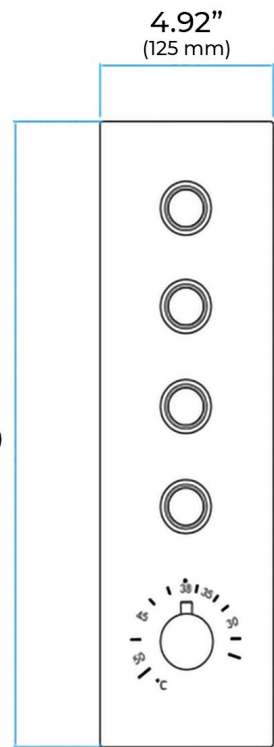

**4 FUNCTIONS MATTE BLACK WALL MOUNT RAINFALL WATERFALL SHOWER SYSTEM WITH HANDHELD SHOWER AND 3 JETTED BODY SPRAYS SPECIFICATIONS**

2.76"  
(70 mm)

9.45"  
(240 mm)

4"  
(100 mm)

20"  
(510 mm)

All dimensions and specifications are nominal and may vary. Use actual products for accuracy in critical situations.