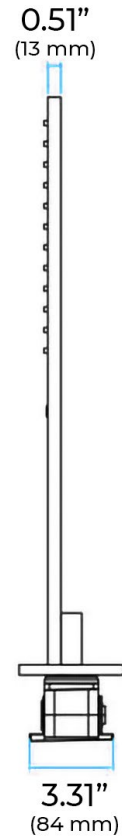

**4 FUNCTIONS MATTE BLACK WALL MOUNT RAINFALL WATERFALL SHOWER SYSTEM WITH HANDHELD SHOWER AND 3 JETTED BODY SPRAYS SPECIFICATIONS**

2.76"  
(70 mm)

9.45"  
(240 mm)

4"  
(100 mm)

20"  
(510 mm)

All dimensions and specifications are nominal and may vary. Use actual products for accuracy in critical situations.