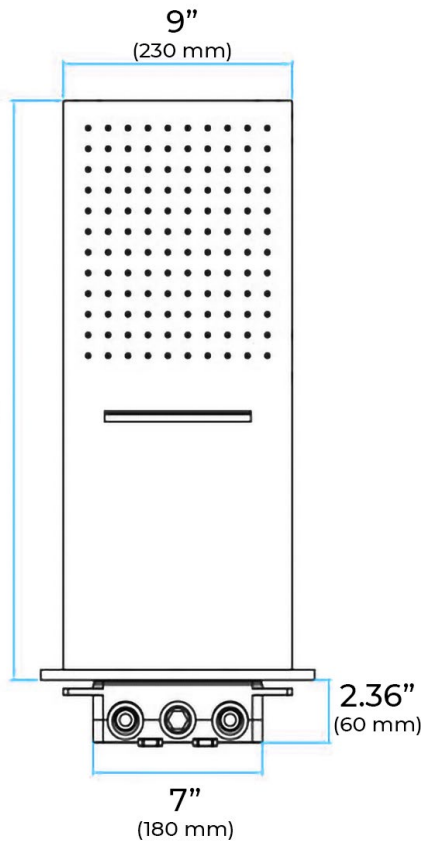

**4 FUNCTIONS MATTE BLACK WALL MOUNT RAINFALL WATERFALL SHOWER SYSTEM WITH HANDHELD SHOWER AND 3 JETTED BODY SPRAYS SPECIFICATIONS**

2.76"  
(70 mm)

9.45"  
(240 mm)

4"  
(100 mm)

20"  
(510 mm)

All dimensions and specifications are nominal and may vary. Use actual products for accuracy in critical situations.